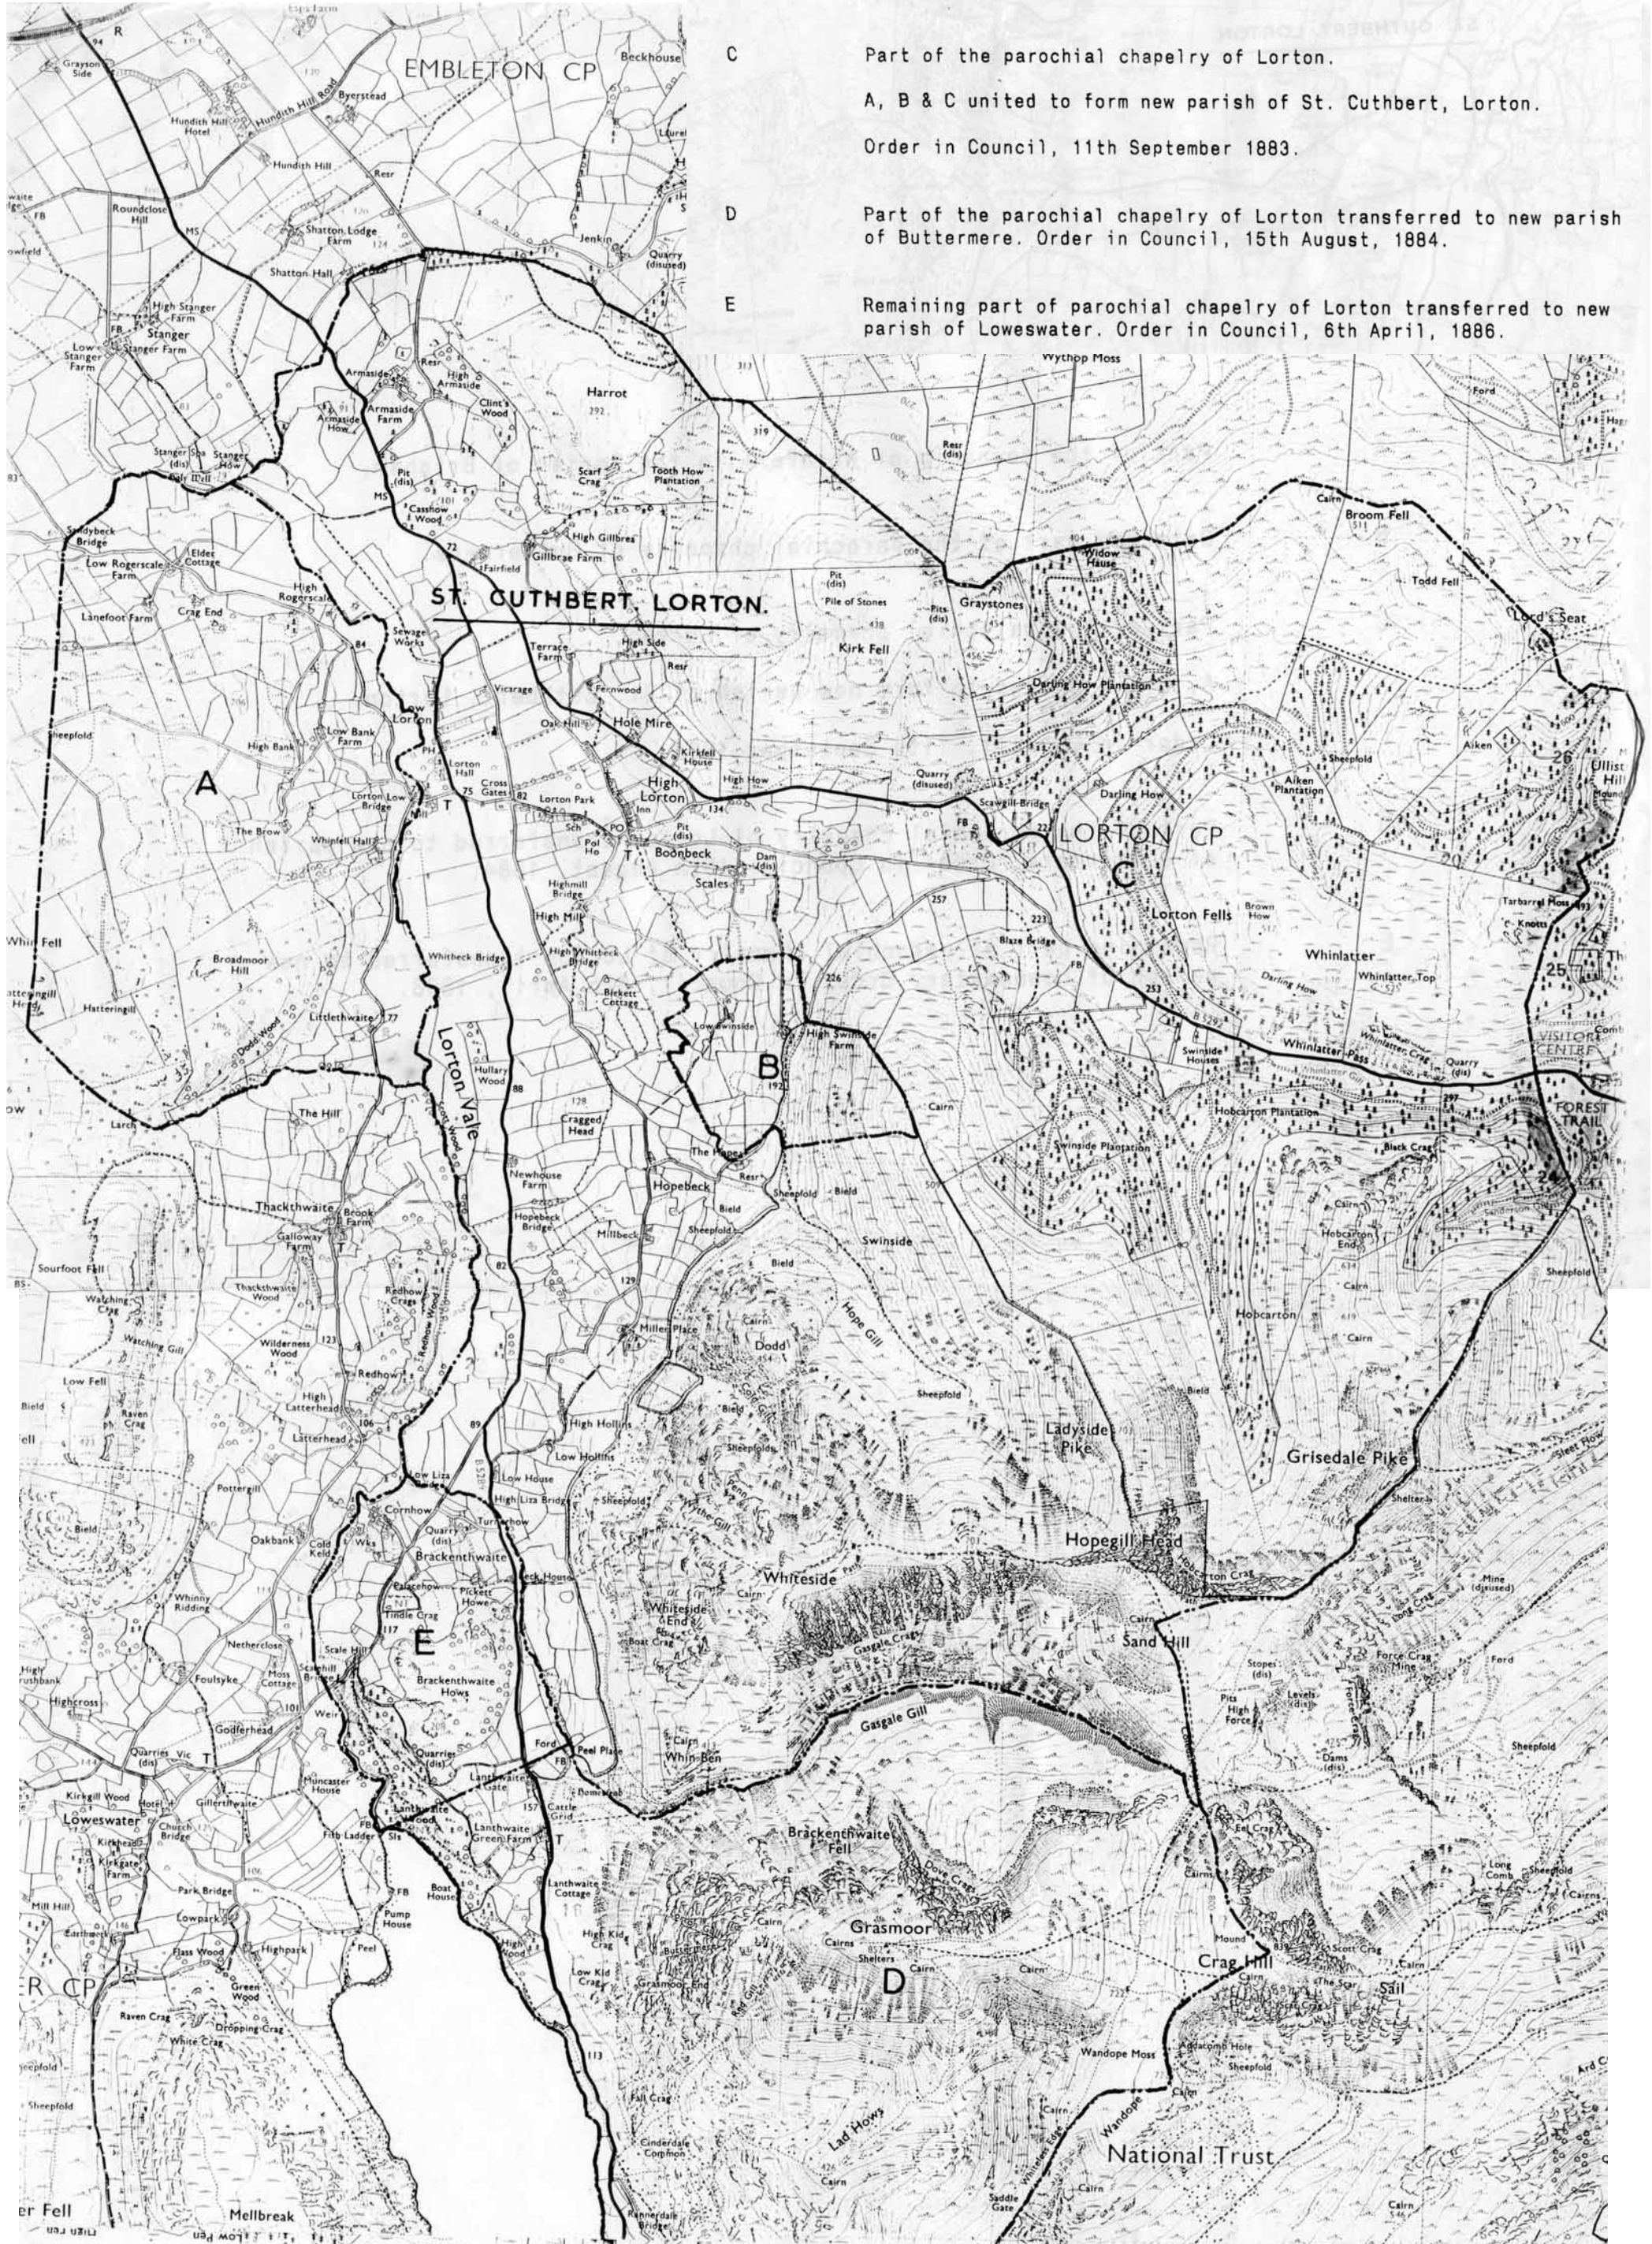

V027 Boundary changes,
St Cuthbert's Lorton
(from Church commissioners)

- A Part of the township of Whinfell in the Parish of Brigham.
- B Detached part of the parochial chapelry of Buttermere.
- C Part of the parochial chapelry of Lorton.
A, B & C united to form new parish of St. Cuthbert, Lorton.
Order in Council, 11th September 1883.
- D Part of the parochial chapelry of Lorton transferred to new parish of Buttermere. Order in Council, 15th August, 1884.
- E Remaining part of parochial chapelry of Lorton transferred to new parish of Loweswater. Order in Council, 6th April, 1886.